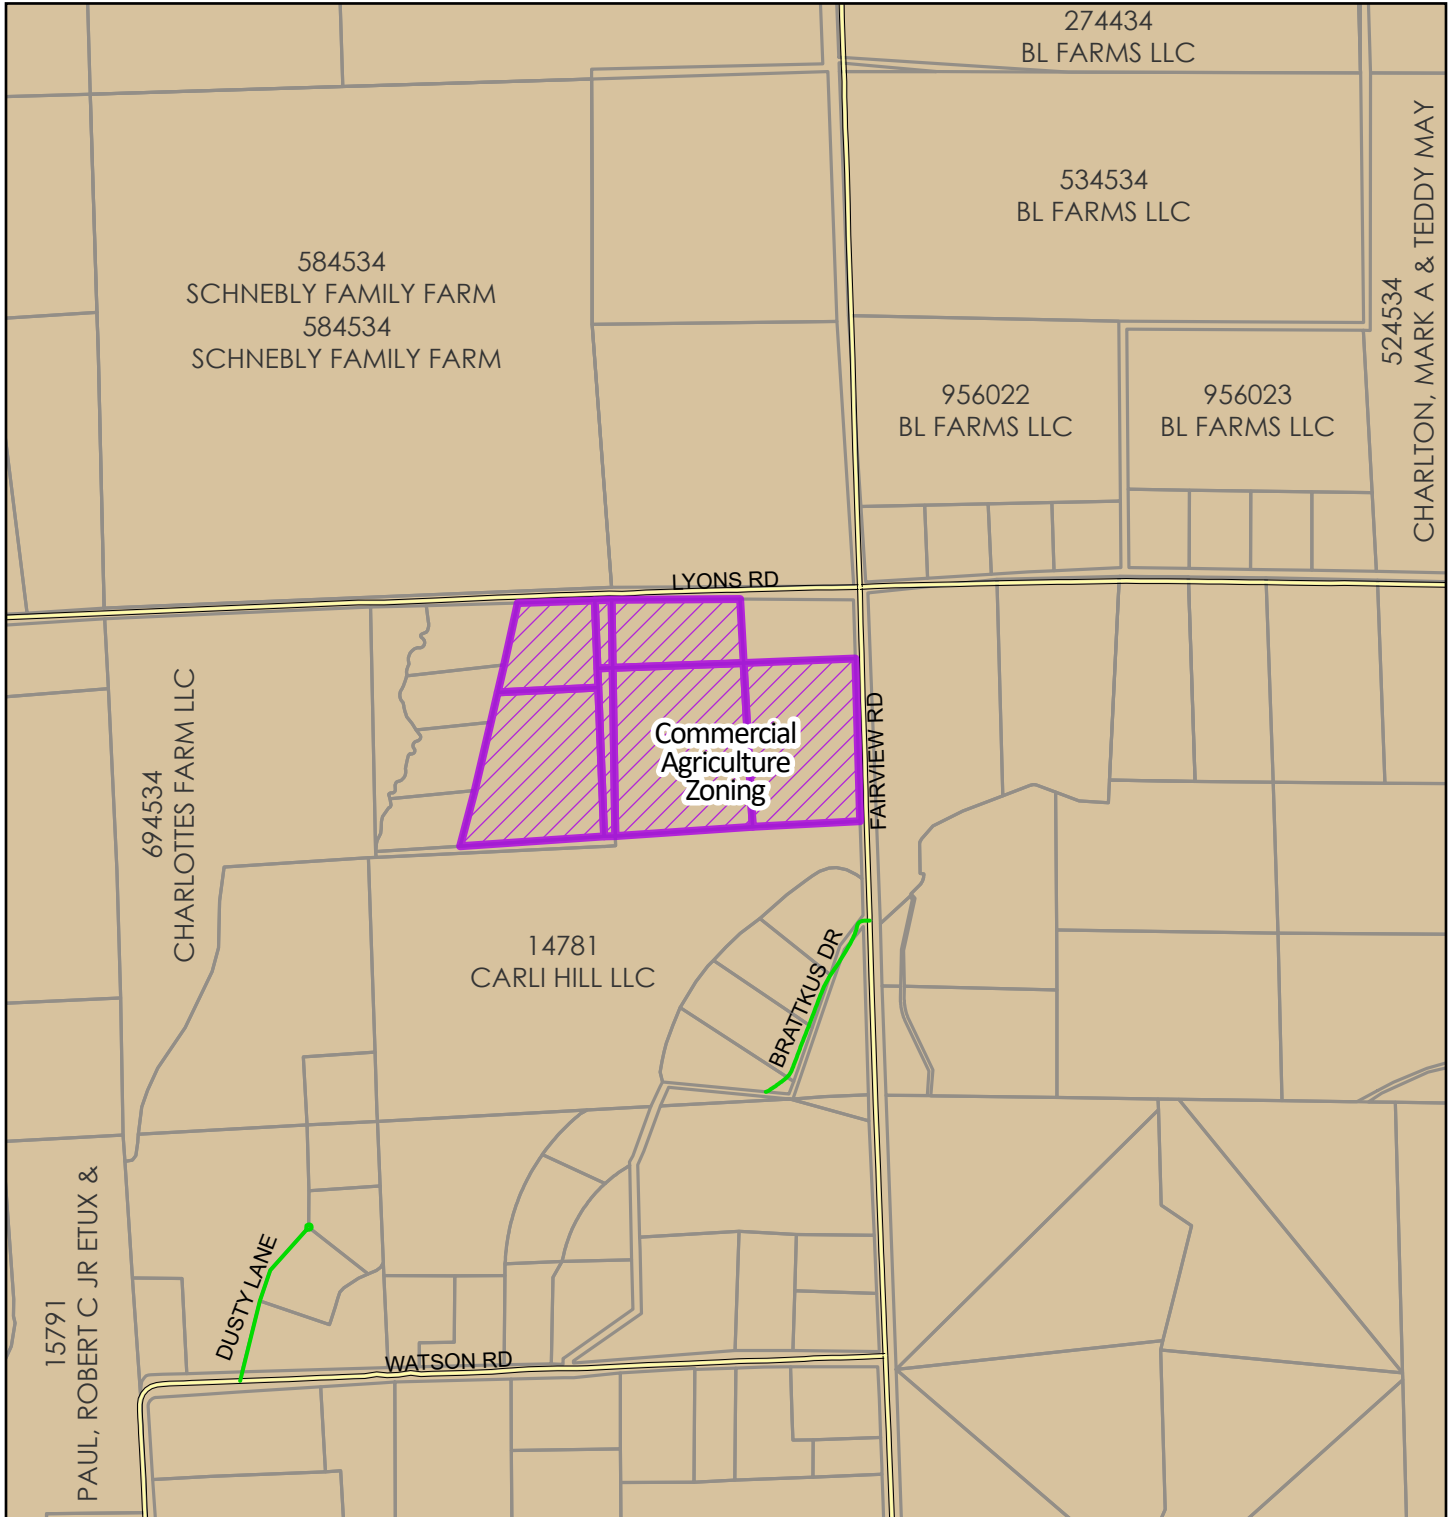

BL-26-00003 Hanson

Zoning

2026

Coordinate System: NAD 1983 StatePlane Washington South FIPS 4602 Feet